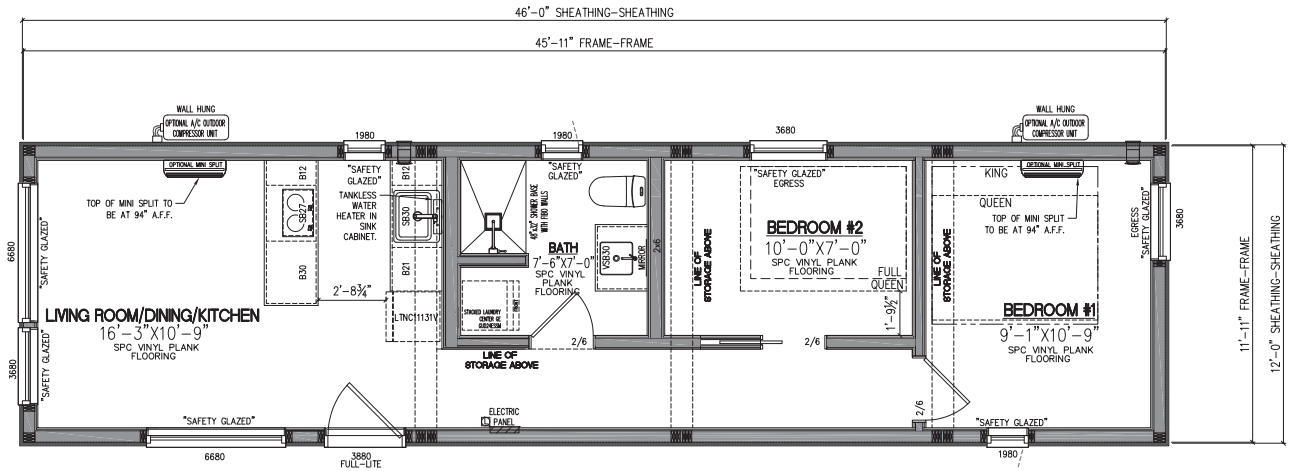

### **Bathroom**

- Walk-in shower with a glass wall, a black slim profile shower base, and Fibro shower wall panels in various colors to your choosing.
- Delta Modern black shower head and valve
- One piece sink and vanity from ON Floating Vanities: <https://onfloatingvanity.com/collections/frontpage/products/maslow-floating-vanity?variant=39777800093745>
- Toilet: Icera modern skirted white toilet
- LED backlit bathroom mirror
- Wall exhaust fan

## Floor plan